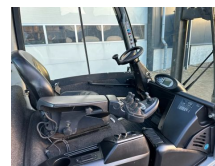

## Still RX 70-30 T 3 ton Duplex Sideshift LPG Heftruck

<b>Category</b>	Forklift truck
<b>Year</b>	2015
<b>Stocknumber</b>	0005663
<b>Price (ex btw)</b>	€ 13.950,-
<b>Fuel</b>	LPG/GAS
<b>Operating hours</b>	2.333 h
<b>Power</b>	38 kW (52 PK)
<b>Weight</b>	4.329 kg
<b>Length</b>	270 cm
<b>Width</b>	120 cm
<b>Height</b>	225 cm
<b>Drive height</b>	225 cm
<b>Lifting height (cm)</b>	330 cm
<b>Lifting capacity (kg)</b>	3.000 kg
<b>Mast parts</b>	2
<b>General state</b>	Very good
<b>Technical state</b>	Very good
<b>Optical state</b>	Very good

### Description

Te koop

Still RX70-30T 3 ton Duplex Freelift Sideshift LPG Heftruck

Zeer strakke en vol opties uitgevoerde heftruck met o.a. cabine, verlichting, sideshift etc.  
In perfecte staat ! Direct inzetbaar!