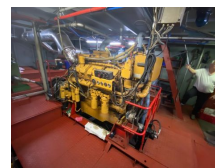

Caterpillar 3412 Marine Diesel Engine 635 HP Reintjes keerkoppeling

Category	Engine
Year	2001
Stocknumber	0005279
Price (ex btw)	€ 27.500,-
Fuel	Other
Power	467 kW (635 PK)
Weight	4.000 kg
Length	310 cm
Width	115 cm
Height	150 cm
General state	Very good
Technical state	Very good
Optical state	Very good