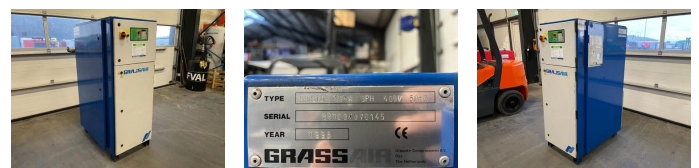

Grassair S88.10 Elektrische Schroefcompressor 4000L / min 10 Bar

Category	Compressor
Year	1998
Stocknumber	0005091
Compressor type	schroef
Capacity	4.000 l/m
Price (ex btw)	€ 2.750,-
Fuel	Electric
Power	30 kW (41 PK)
Length	120 cm
Width	76 cm
Height	168 cm

Description

Throughput capacity: 4000 l/m