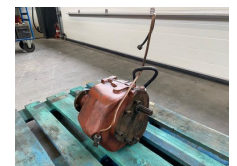

Newage Coventry 160SVR3 Keerkoppeling tot 140 PK Ratio 2.00 / 1 Marine Gearbox

Category	Engine
Stocknumber	0004186
Price (ex btw)	€ 1.250,-
Fuel	Other
Power	103 kW (140 PK)
Length	36 cm
Width	40 cm
Height	27 cm
General state	Very good
Technical state	Very good
Optical state	Very good

Description

Te koop

Newage Coventry 160SVR3 Keerkoppeling Marine Gearbox

In zeer goede staat

Merk : Newage Coventry

Model : 160 SVR3

Serie nr : 501340 F0119

Ratio : 2.00 / 1