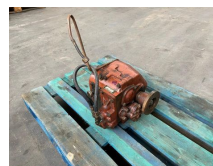

Newage Coventry 160SVR3 Keerkoppeling tot 140 PK Ratio 2.00 / 1 Marine Gearbox

Category	Engine
Stocknumber	0004186
Price (ex btw)	€ 1.250,-
Fuel	Other
Power	103 kW (140 PK)
Length	36 cm
Width	40 cm
Height	27 cm
General state	Very good
Technical state	Very good
Optical state	Very good

Description

Te koop

Newage Coventry 160SVR3 Keerkoppeling Marine Gearbox

In zeer goede staat

Merk : Newage Coventry

Model : 160 SVR3

Serie nr : 501340 F0119

Ratio : 2.00 / 1