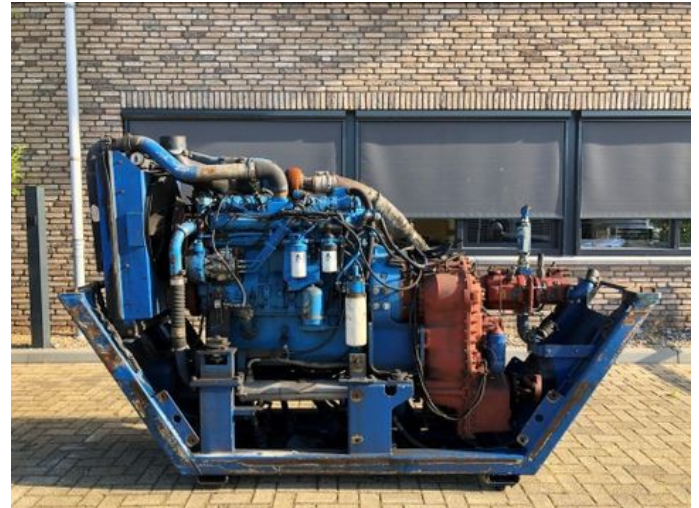

Sisu Valmet Diesel 74.234 ETA 181 HP diesel engine with ZF gearbox

Category	Engine
Year	2005
Stocknumber	0003373
Price (ex btw)	€ 2.450,-
Fuel	Other
Length	300 cm
Width	75 cm
Height	200 cm

Description

For sale

Sisu Diesel 6 cilinder Turbo Intercooler diesel engine With ZF gearbox

16 pieces available, check our website www.homborg.nl for our complete stock !

Information

Engine

Brand : Sisu Diesel

Type : 74.234 ETA

Capacity : 181 PK at 2.200 rpm

Cilinders : 6 Turbo Intercooler

Year : 2005

Gearbox

Brand : ZF

Type : 3WG-190

Check our website www.homborg.nl for our complete stock !

Type and specification errors are reserved.