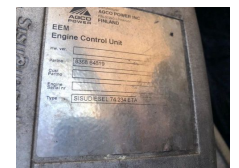

Sisu Valmet Diesel 74.234 ETA 181 HP diesel engine with ZF gearbox

Category	Engine
Year	2005
Stocknumber	0003361
Price (ex btw)	€ 2.450,-
Fuel	Other
Length	300 cm
Width	75 cm
Height	200 cm

Description

For sale

Sisu Diesel 6 cilinder Turbo Intercooler diesel engine With ZF gearbox

16 pieces available, check our website www.homborg.nl for our complete stock !

Information

Engine

Brand : Sisu Diesel

Type : 74.234 ETA

Capacity : 181 PK at 2.200 rpm

Cilinders : 6 Turbo Intercooler

Year : 2005

Gearbox

Brand : ZF

Type : 3WG-190

Check our website www.homborg.nl for our complete stock !

Type and specification errors are reserved.