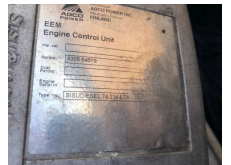

Sisu Valmet Diesel 74.234 ETA 181 HP diesel engine with ZF gearbox

Category	Engine
Year	2005
Stocknumber	0003360
Price (ex btw)	€ 2.450,-
Fuel	Other
Length	300 cm
Width	75 cm
Height	200 cm

Description

For sale

Sisu Diesel 6 cilinder Turbo Intercooler diesel engine With ZF gearbox

16 pieces available, check our website www.homborg.nl for our complete stock !

Information

Engine

Brand : Sisu Diesel

Type : 74.234 ETA

Capacity : 181 PK at 2.200 rpm

Cilinders : 6 Turbo Intercooler

Year : 2005

Gearbox

Brand : ZF

Type : 3WG-190

Check our website www.homborg.nl for our complete stock !

Type and specification errors are reserved.