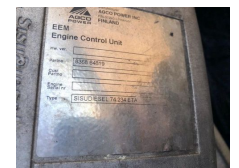

Sisu Valmet Diesel 74.234 ETA 181 HP diesel engine with ZF gearbox

Category	Engine
Year	2005
Stocknumber	0003360
Price (ex btw)	€ 2.450,-
Fuel	Other
Length	300 cm
Width	75 cm
Height	200 cm

Description

For sale

Sisu Diesel 6 cilinder Turbo Intercooler diesel engine With ZF gearbox

16 pieces available, check our website www.homborg.nl for our complete stock !

Information

Engine
Brand : Sisu Diesel
Type : 74.234 ETA
Capacity : 181 PK at 2.200 rpm
Cilinders : 6 Turbo Intercooler
Year : 2005